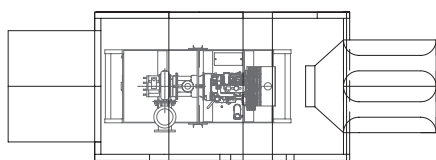

Whisper-Pac Dri-Prime®

Two 12" x 10" (300mm x 250mm) high lift pumps and two 8" (200mm) high volume pumps providing water supply.

The Whisper-Pac enclosure for Dri-Prime pumps minimizes and reduces sound generated by diesel driven units and is offered for applications where noise levels are a priority. Typically, the Whisper-Pac enclosure can reduce operating noise to as low as 63 dBA at 30 feet (9M). These freestanding enclosures consist of a structural steel frame with 4" thick panels faced with 18 gauge sheet metal (exterior) and 22 gauge perforated, galvanized sheet metal. Panels are filled with 4 lb. (1.8 kg.) density sound absorption material.

Features

- Reduces operating noise to as low as 63 dBA at 30 feet (9M).
- Freestanding enclosure protects against vandalism and weather.
- Includes a full size (36" x 78" / .9M x 2M) door for service access.
- Sound attenuated air inlet and outlet ports provide airflow to the engine for cooling and combustion.
- Convenient openings for suction and discharge piping enable easy connection.
- Single point lifting eye allows the entire enclosure to be easily positioned over the pump.
- Available in two sizes (Large and Small).

Top View

Side View

CD225M 8" (200mm) Dri-Prime Pump in Whisper-Pac Enclosure

godwin
pumps

Small Size Whisper-Pac Dimensional Drawing*

* Due to size of enclosure, unit requires hauling on a low bed trailer.