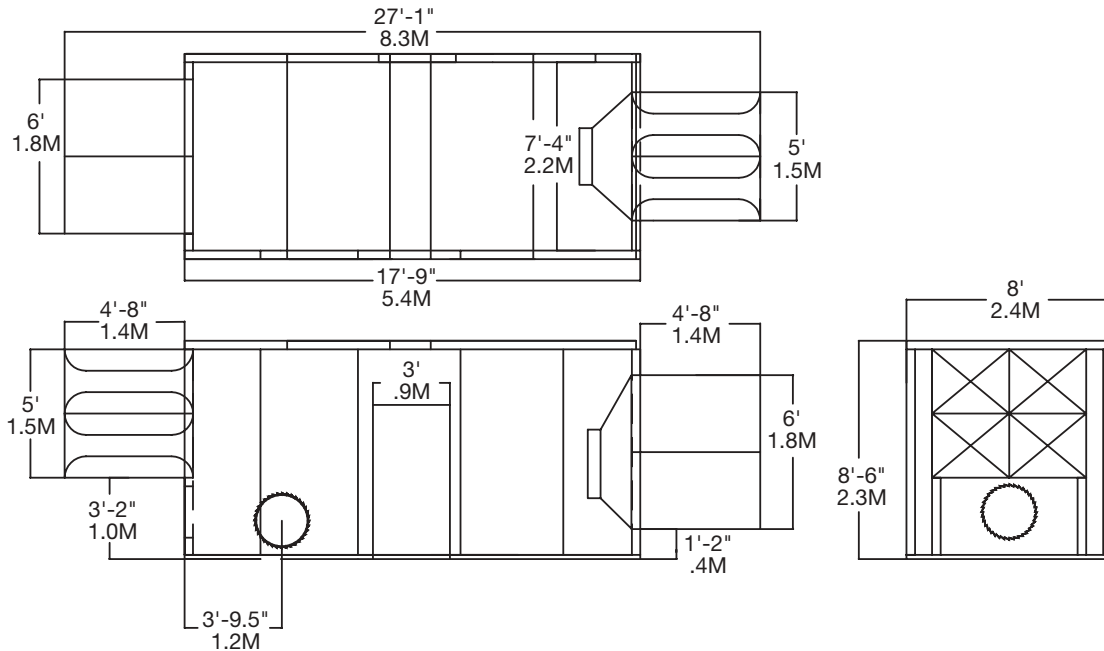

Features

- Reduces operating noise to as low as 63 dBA at 30 feet (9M).
- Freestanding enclosure protects against vandalism and weather.
- Includes a full size (36" x 78" / .9M x 2M) door for service access.
- Sound attenuated air inlet and outlet ports provide airflow to the engine for cooling and combustion.
- Convenient openings for suction and discharge piping enable easy connection.
- Single point lifting eye allows the entire enclosure to be easily positioned over the pump.
- Available in two sizes (Large and Small).

Top View

Side View

CD225M 8" (200mm) Dri-Prime Pump in Whisper-Pac Enclosure

godwin
pumps

Small Size Whisper-Pac Dimensional Drawing*

* Due to size of enclosure, unit requires hauling on a low bed trailer.

Large Size Whisper-Pac Dimensional Drawing*

* Due to size of enclosure, unit requires hauling on a low bed trailer.

HOME OFFICES: One Floodgate Road, Bridgeport, NJ 08014, USA • (856) 467-3636 • Fax: (856) 467-4841
 Quenington, Cirencester, Glos. GL7 5BX, UK • Tel: +44 (0)1285-750271 • Fax: +44 (0)1285-750352
 E-mail: sales@godwinpumps.com • www.godwinpumps.com