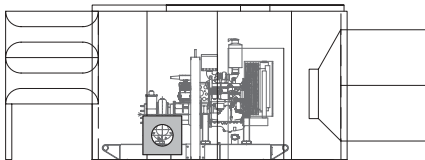

Whisper-Pac Dri-Prime®

Two 12" x 10" (300mm x 250mm) high lift pumps and two 8" (200mm) high volume pumps providing water supply.

The Whisper-Pac enclosure for Dri-Prime pumps minimizes and reduces sound generated by diesel driven units and is offered for applications where noise levels are a priority. Typically, the Whisper-Pac enclosure can reduce operating noise to as low as 63 dBA at 30 feet (9M). These freestanding enclosures consist of a structural steel frame with 4" thick panels faced with 18 gauge sheet metal (exterior) and 22 gauge perforated, galvanized sheet metal. Panels are filled with 4 lb. (1.8 kg.) density sound absorption material.

Features

- Reduces operating noise to as low as 63 dBA at 30 feet (9M).
- Freestanding enclosure protects against vandalism and weather.
- Includes a full size (36" x 78" / .9M x 2M) door for service access.
- Sound attenuated air inlet and outlet ports provide airflow to the engine for cooling and combustion.
- Convenient openings for suction and discharge piping enable easy connection.
- Single point lifting eye allows the entire enclosure to be easily positioned over the pump.
- Available in two sizes (Large and Small).

Top View

Side View

CD225M 8" (200mm) Dri-Prime Pump in Whisper-Pac Enclosure

godwin
pumps

Small Size Whisper-Pac Dimensional Drawing*

* Due to size of enclosure, unit requires hauling on a low bed trailer.