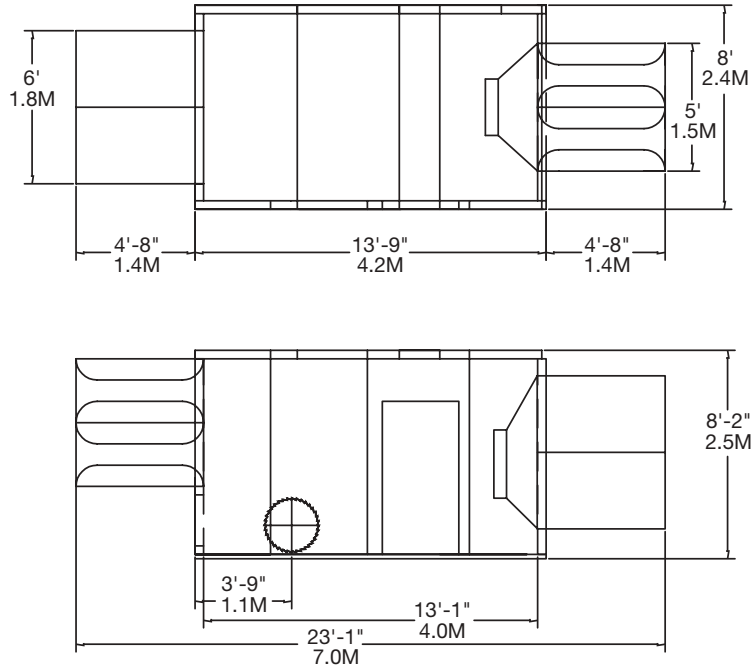

Whisper-Pac Dri-Prime®

Two 12" x 10" (300mm x 250mm) high lift pumps and two 8" (200mm) high volume pumps providing water supply.

The Whisper-Pac enclosure for Dri-Prime pumps minimizes and reduces sound generated by diesel driven units and is offered for applications where noise levels are a priority. Typically, the Whisper-Pac enclosure can reduce operating noise to as low as 63 dBA at 30 feet (9M). These freestanding enclosures consist of a structural steel frame with 4" thick panels faced with 18 gauge sheet metal (exterior) and 22 gauge perforated, galvanized sheet metal. Panels are filled with 4 lb. (1.8 kg.) density sound absorption material.

Features

- Reduces operating noise to as low as 63 dBA at 30 feet (9M).
- Freestanding enclosure protects against vandalism and weather.
- Includes a full size (36" x 78" / .9M x 2M) door for service access.
- Sound attenuated air inlet and outlet ports provide airflow to the engine for cooling and combustion.
- Convenient openings for suction and discharge piping enable easy connection.
- Single point lifting eye allows the entire enclosure to be easily positioned over the pump.
- Available in two sizes (Large and Small).

Top View

Side View

CD225M 8" (200mm) Dri-Prime Pump in Whisper-Pac Enclosure

godwin
pumps

Small Size Whisper-Pac Dimensional Drawing*

* Due to size of enclosure, unit requires hauling on a low bed trailer.

Large Size Whisper-Pac Dimensional Drawing*

* Due to size of enclosure, unit requires hauling on a low bed trailer.

HOME OFFICES: One Floodgate Road, Bridgeport, NJ 08014, USA • (856) 467-3636 • Fax: (856) 467-4841
 Quenington, Cirencester, Glos. GL7 5BX, UK • Tel: +44 (0)1285-750271 • Fax: +44 (0)1285-750352
 E-mail: sales@godwinpumps.com • www.godwinpumps.com