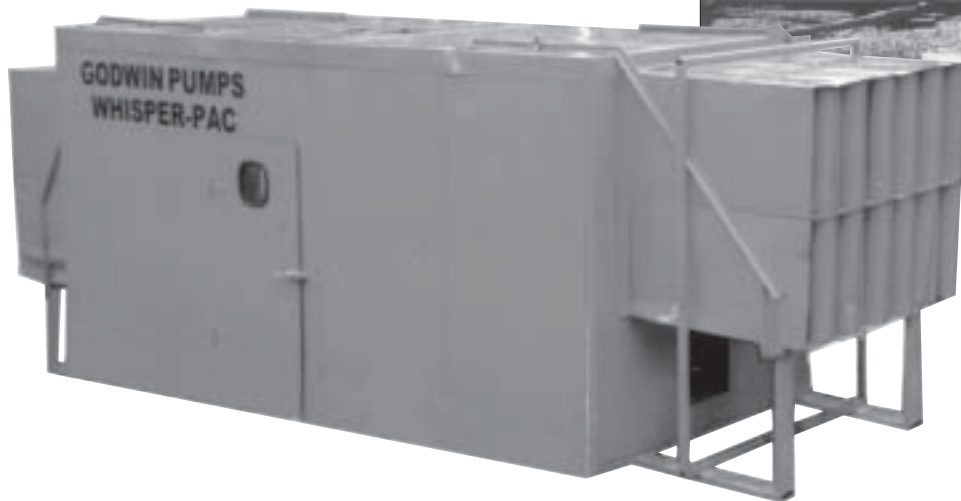

Whisper-Pac Dri-Prime®

Two 12" x 10" (300mm x 250mm) high lift pumps and two 8" (200mm) high volume pumps providing water supply.

The Whisper-Pac enclosure for Dri-Prime pumps minimizes and reduces sound generated by diesel driven units and is offered for applications where noise levels are a priority. Typically, the Whisper-Pac enclosure can reduce operating noise to as low as 63 dBA at 30 feet (9M). These freestanding enclosures consist of a structural steel frame with 4" thick panels faced with 18 gauge sheet metal (exterior) and 22 gauge perforated, galvanized sheet metal. Panels are filled with 4 lb. (1.8 kg.) density sound absorption material.

Features

- Reduces operating noise to as low as 63 dBA at 30 feet (9M).
- Freestanding enclosure protects against vandalism and weather.
- Includes a full size (36" x 78" / .9M x 2M) door for service access.
- Sound attenuated air inlet and outlet ports provide airflow to the engine for cooling and combustion.
- Convenient openings for suction and discharge piping enable easy connection.
- Single point lifting eye allows the entire enclosure to be easily positioned over the pump.
- Available in two sizes (Large and Small).

Top View

Side View

CD225M 8" (200mm) Dri-Prime Pump in Whisper-Pac Enclosure

godwin
pumps

Small Size Whisper-Pac Dimensional Drawing*

* Due to size of enclosure, unit requires hauling on a low bed trailer.